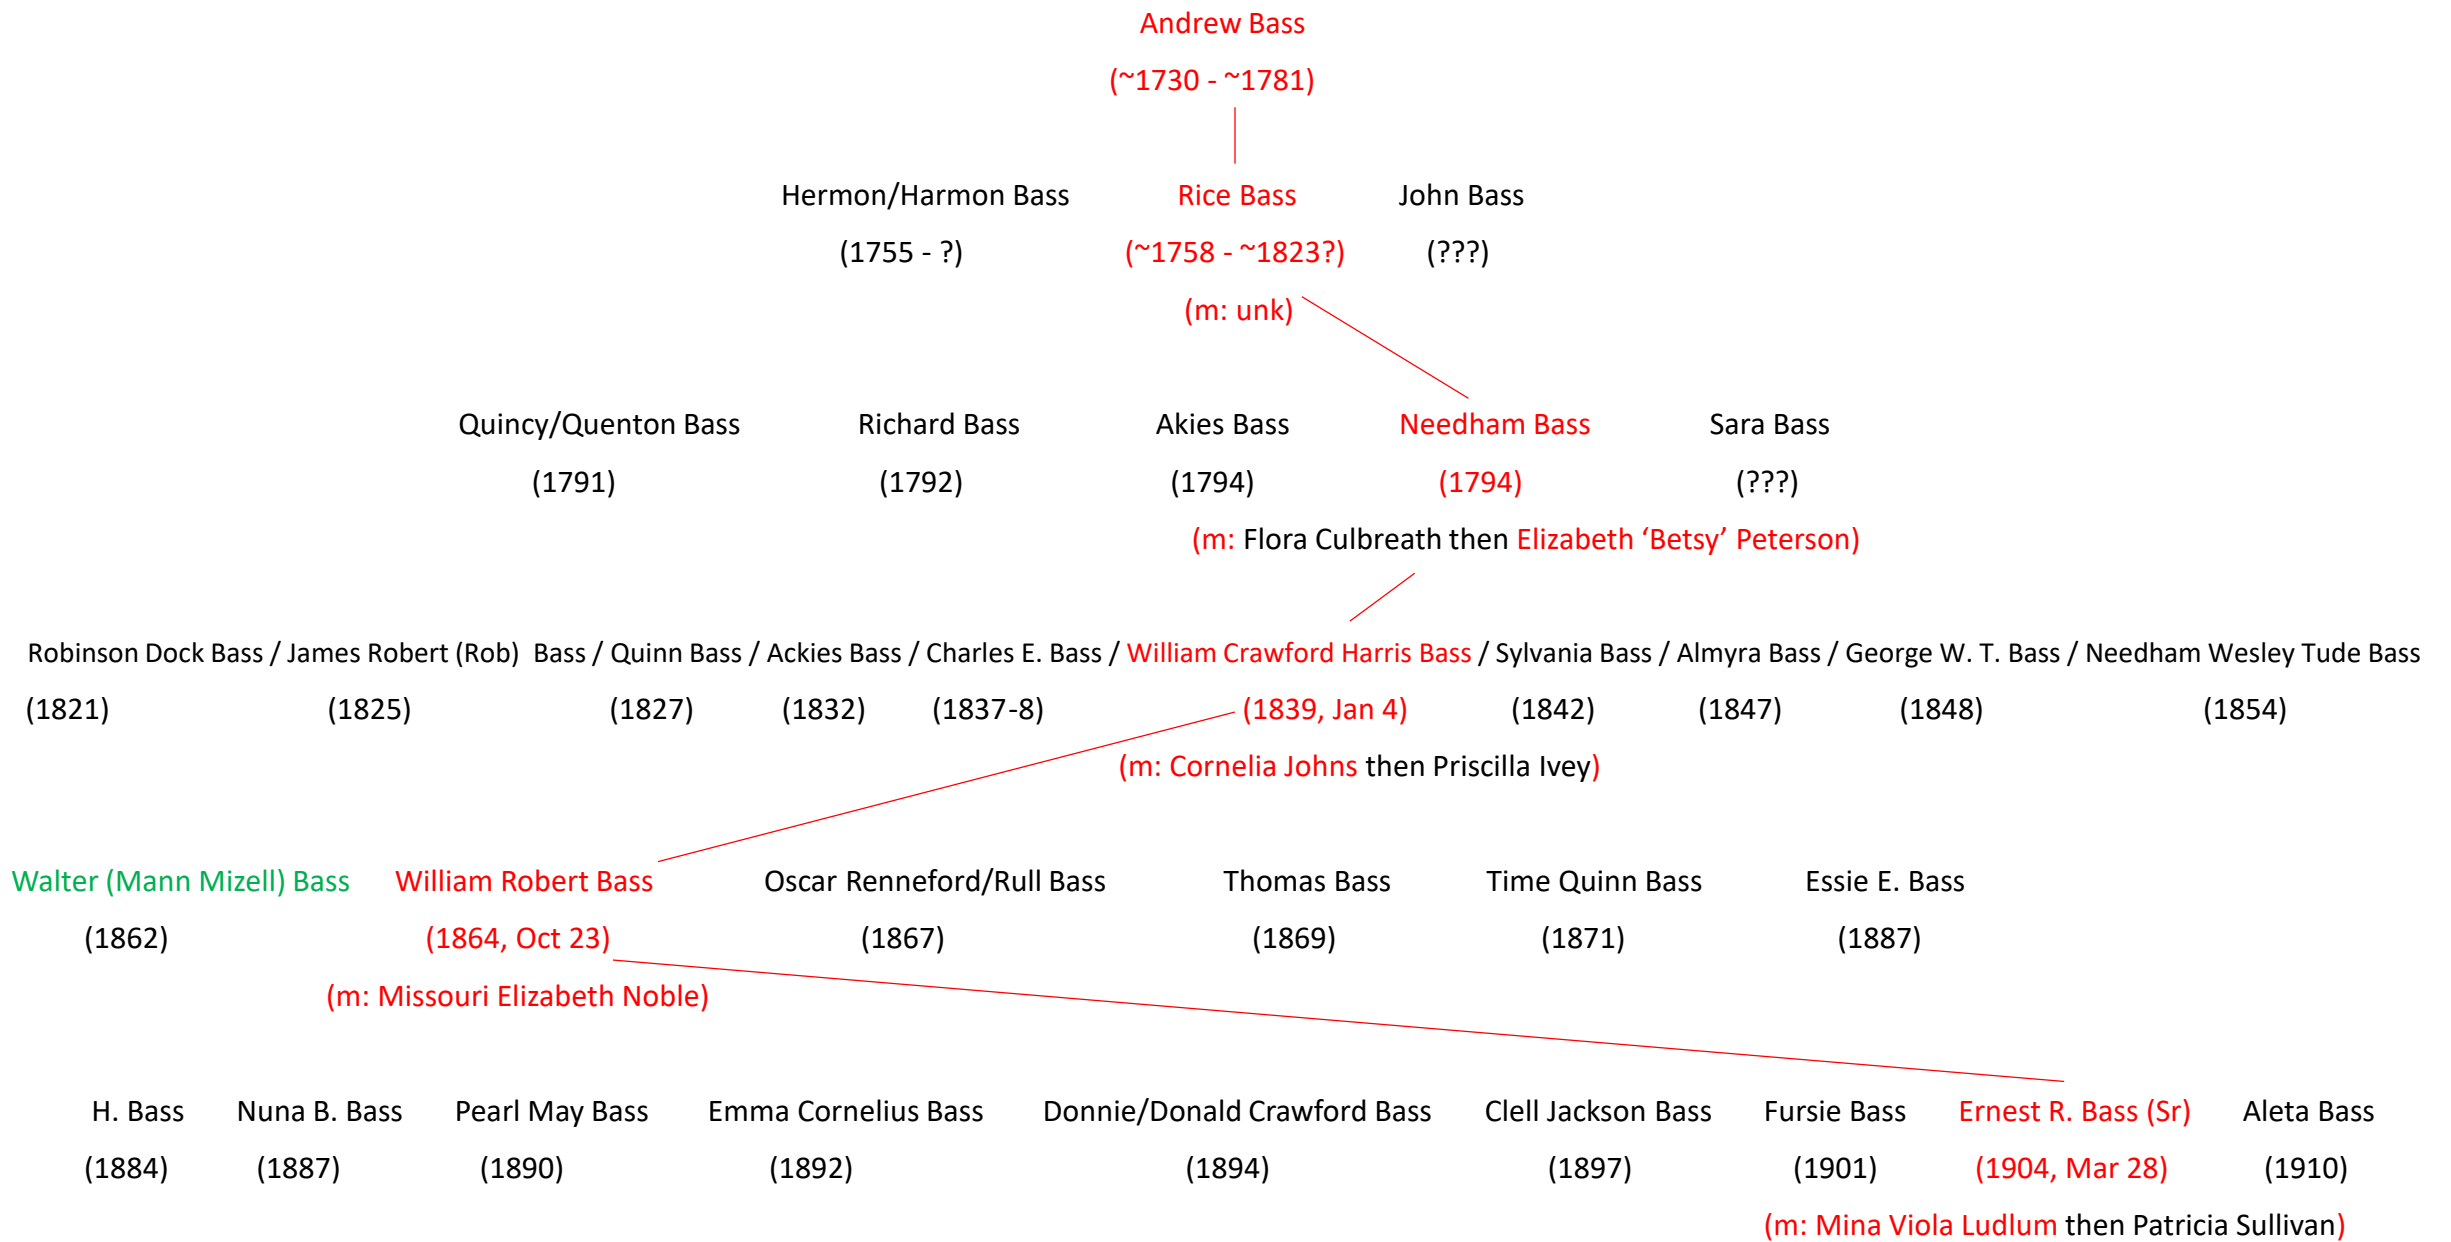

Known Bass Family Lineage

Note: This tree has been tailored specifically through me to my children.
The information provided above me can be modified to other family members.

Walter (Mann Mizell) Bass was Priscilla's son, adopted by Crawford.