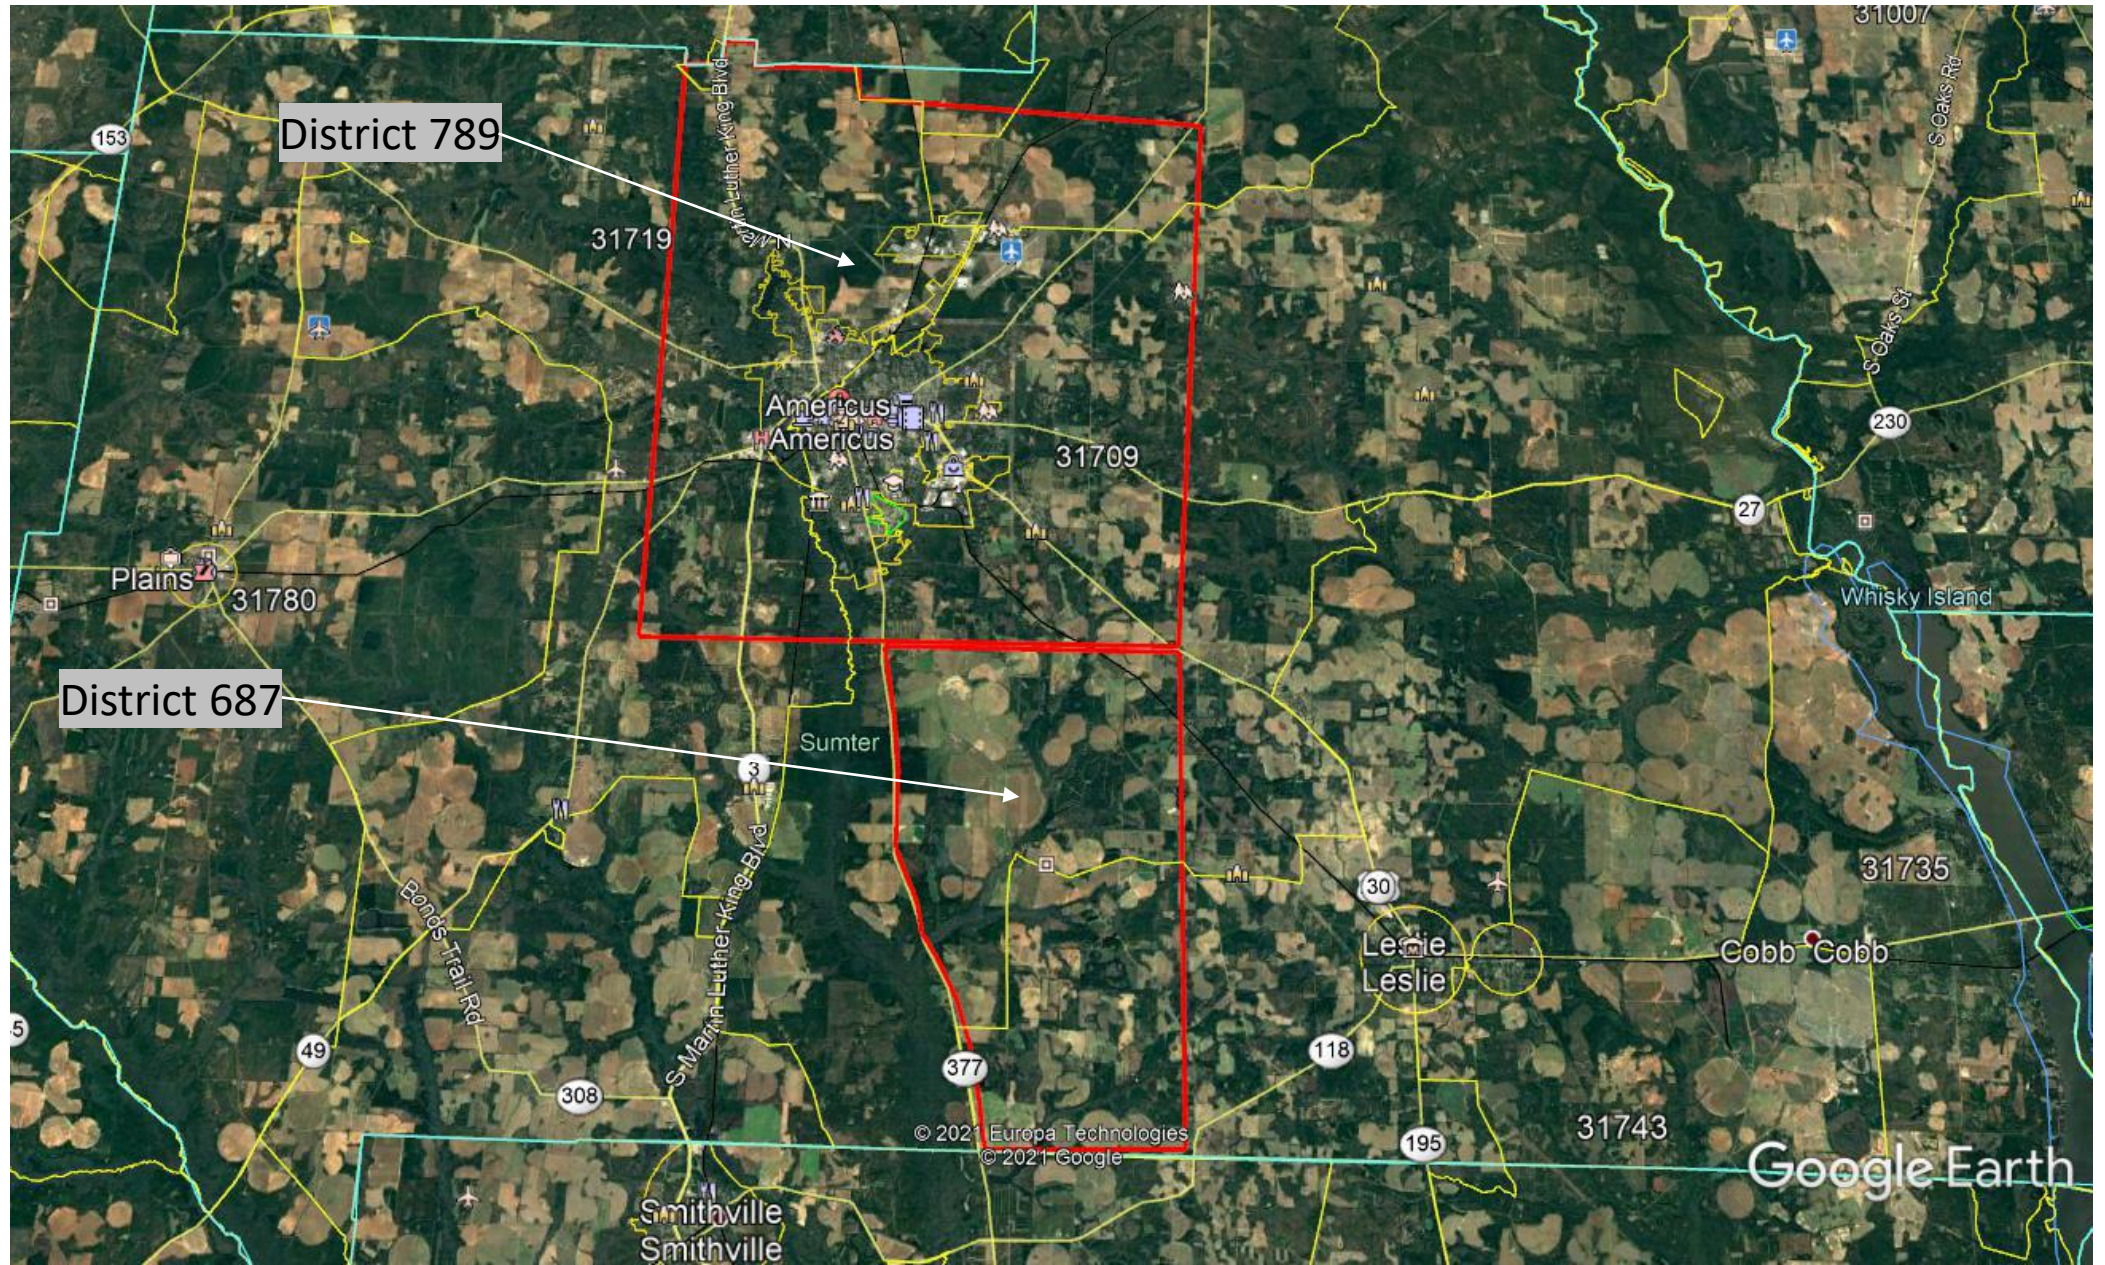

# Sumter County Residence

## Militia Districts as noted in 1840 Census

# Militia Districts as noted in 1840 Census

District 789:  
Needham  
Quinney

District 687:  
Richard

- District 687 area is approximately 4 miles x 8 miles in size.